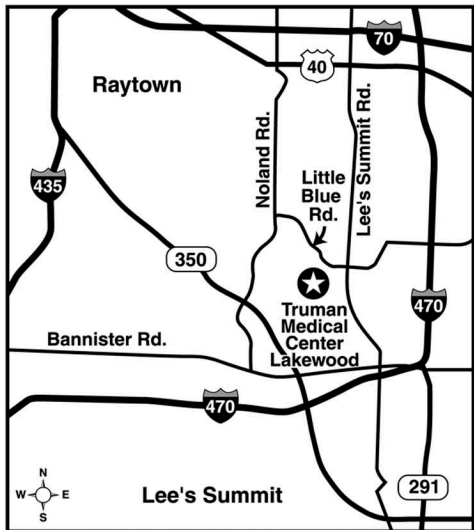

DIRECTIONS TO TMC LAKEWOOD

From US 350 - Exit at Bannister Road (Unity Village). Take Bannister Road/ Colbern Road East to Douglas Street 4-way stop (approximately 1.7 miles). Proceed north on Douglas Street (which becomes Lee's Summit Road) and proceed to TMC-Lakewood (approximately 2.3 miles).

From I-470 - South Exit at Douglas Street/Colbern Road (Exit 9). Proceed North over freeway to 4-way stop (Colbern Road). Continue North on Douglas Street (which becomes Lee's Summit Road) and proceed to TMC-Lakewood (approximately 2.3 miles).

From I-70 - Exit at Lee's Summit Road (Exit 14). Proceed south on Lee's Summit Road past Stephenson's Restaurant (US 40) to TMC-Lakewood (approximately 4.5 miles).

From Noland - Road Exit at Little Blue Road intersection. Proceed East to TMC-Lakewood following signs at key intersections (approximately 2 miles).