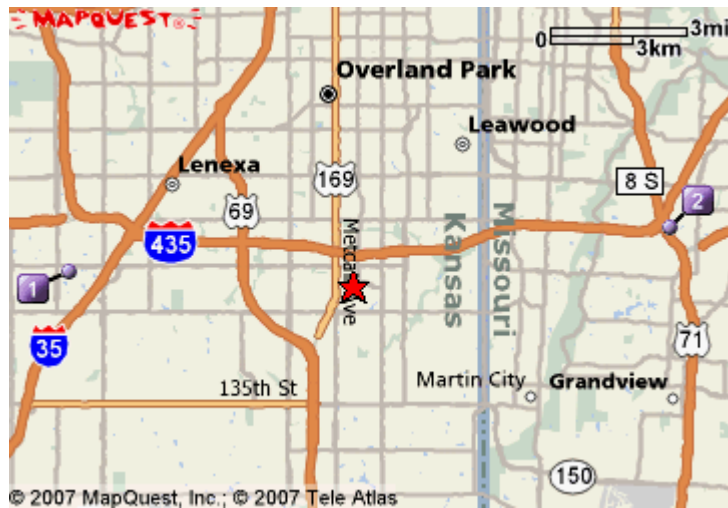

Quintiles is located right next to the OP trade center and behind the Sprint Campus. The building is in the shape of an L. The entrance is in the center of the building. Please check in at security before parking. There is guest parking in front of the building, plus plenty of regular parking. If all fills up, there is more than enough parking at the back of the building.

From the Airport:

Take I-29 North until it merges with I-435 South, 3 miles
Exit on I-435 South
I-435 South loops into I-435 East
Exit Right, South, on Metcalf Ave
Turn left on 115th Street
Quintiles is on the left side of 115th Street

From Downtown:

Take I-35 South to I-435 East
I-435 East to Metcalf Ave
Exit Right, South, on Metcalf
Turn left on 115th Street
Quintiles is on the left side of 115th Street.

From Lee's Summit/Independence:

Take I-470 West to 435 West
Exit left, South, on Metcalf
Turn left on 115th Street.
Quintiles is on the left side of 115th Street